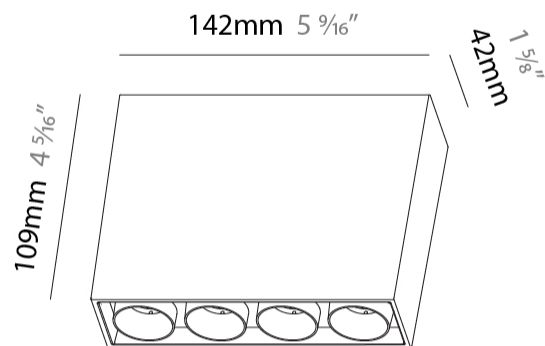

GENERAL

Series: Magiq
Subseries: Magiq 4 Cell
Brand: Prolicht
Division: Architectural
Mounting Type: Surface
Mounting Location: Ceiling
Subcategory: Flush Mount

PHYSICAL

Shape: Rectangle
Length (mm): 142
Length (in): 5 ⁹/₁₆
Width (mm): 42
Width (in): 1 ⁵/₈
Height (mm): 109
Height (in): 4 ⁵/₁₆
Light Distribution: Direct
Weight (kg): 0.65
Fixture Finish: SSR / BKV / CWI / CRY / HAB / UFT / ITA / RUA / FTG / MYG / LOD / PUS / FRO / FUP / KIA / POP / BLS / SPG / MEY / GOH / GUM / CHC / COM / ABZ / JAG / OBR / MOS / ROR
Holder Finish: WHI / BLK
Fixture Material: Aluminum Die Cast

ELECTRICAL

Lamp Type: LED (Zhaga Standard)
Input Wattage (W): 13
Total Output Wattage (W): 11.8
Dimming: Tri-Mode (Non-Dimming and Phase Dimming (120Vac only) and 0-10V Dimming)
Driver Included: Yes
Driver Location: Integrated
Driver Type: Constant Current - Universal
Driver Class: Class 1
Input Voltage (V): 120 - 277
Constant Current (MA): 1050mA

LED

Number of LEDs: 4
Color Temperature (°K): 2700 / 3000 / 3500 / 4000
Max. Delivered Lumen (lm): 781 / 843 / 860 / 878
Nominal Lumen (lm): 880 / 950 / 970 / 990
CRI: >90 CRI
Efficiency (%): 80
Lamp Life (hrs): 50000

OPTICAL

Reflector: 8 / 14 / 34
Adjustability: Fixed

RATINGS AND CERTIFICATIONS

Certified By: Certified for North American Standards
IP rating: IP20